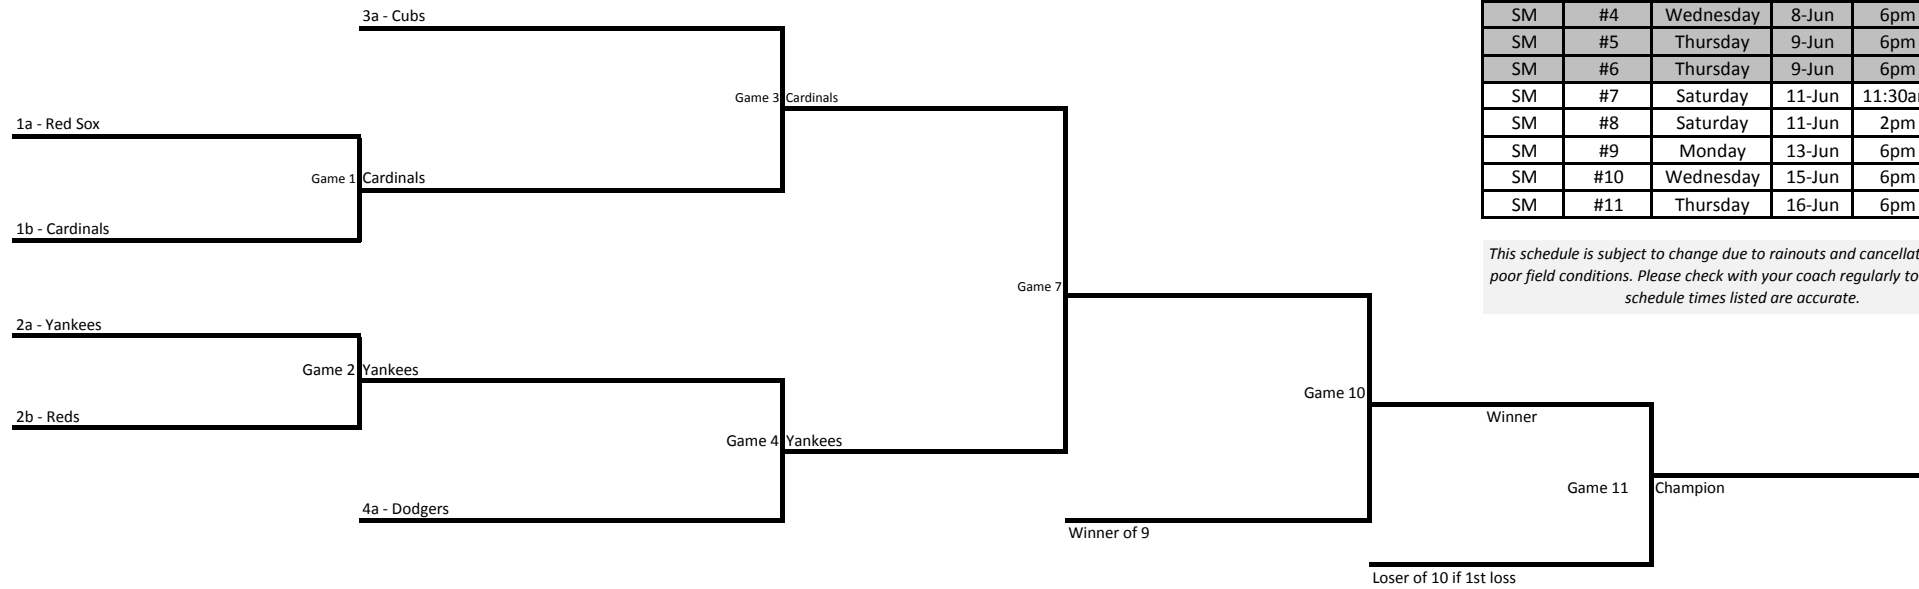

OYO 2011 Spring Season
Super Major Baseball
 Post Season Tournament

WINNERS' BRACKET

LOSERS' BRACKET

GAME SCHEDULE					
LEAGUE	GAME	DAY	DATE	TIME	FIELD
SM	#1	Tuesday	7-Jun	6pm	2
SM	#2	Tuesday	7-Jun	6pm	3
SM	#3	Wednesday	8-Jun	6pm	2
SM	#4	Wednesday	8-Jun	6pm	3
SM	#5	Thursday	9-Jun	6pm	2
SM	#6	Thursday	9-Jun	6pm	3
SM	#7	Saturday	11-Jun	11:30am	2
SM	#8	Saturday	11-Jun	2pm	2
SM	#9	Monday	13-Jun	6pm	2
SM	#10	Wednesday	15-Jun	6pm	2
SM	#11	Thursday	16-Jun	6pm	2